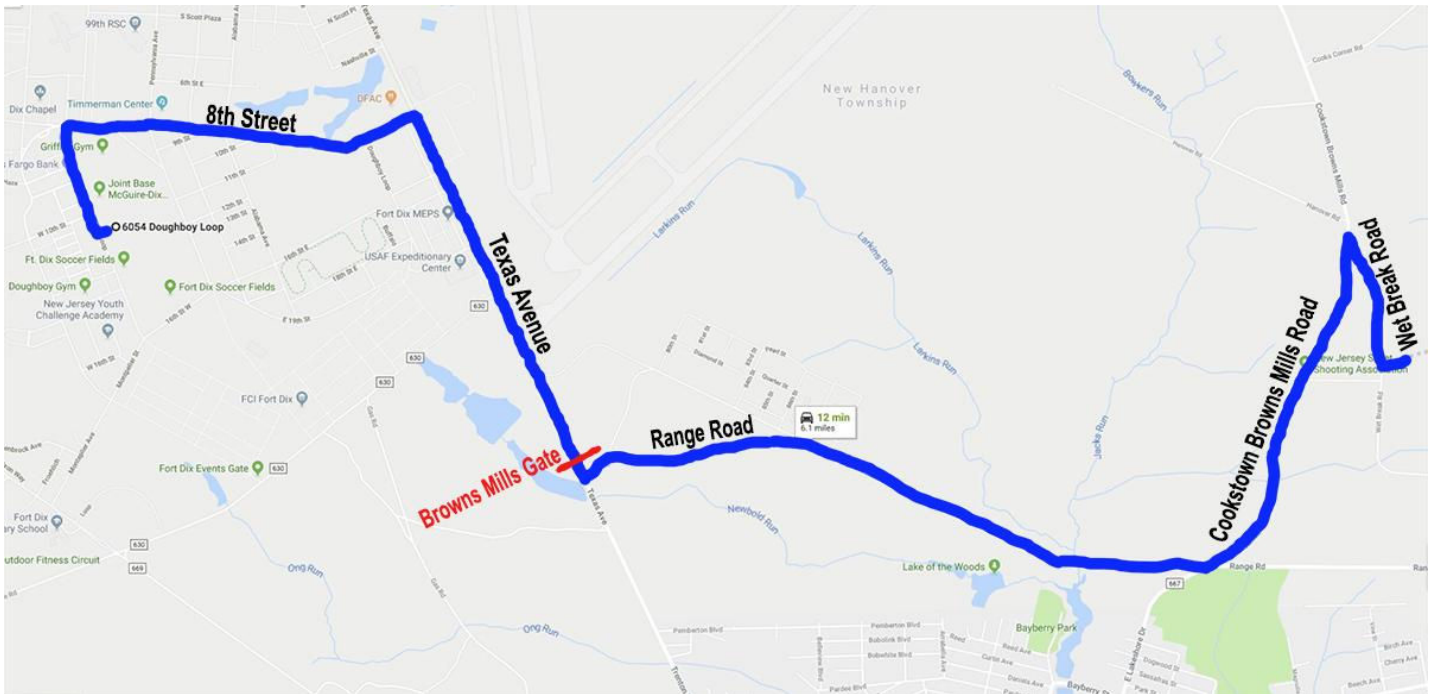

Directions to 87FSS Range 14

87FSS Range 14: 609.562.4676

Bldg. 9060 Cookstown Browns Mills Road & Wet Break Road

Directions from 87FSS Outdoor Recreation (Bldg. 6045 Doughboy Loop)

- Turn right onto Doughboy Loop
- Turn right onto 8th Street
- Turn right at the traffic light onto Texas Avenue
- Leave the Browns Mills Gate, turn left onto Range Road
- Take a slight left onto Cookstown Browns Mills Road
- Turn right at the RG 14 sign - onto Wet Break Road