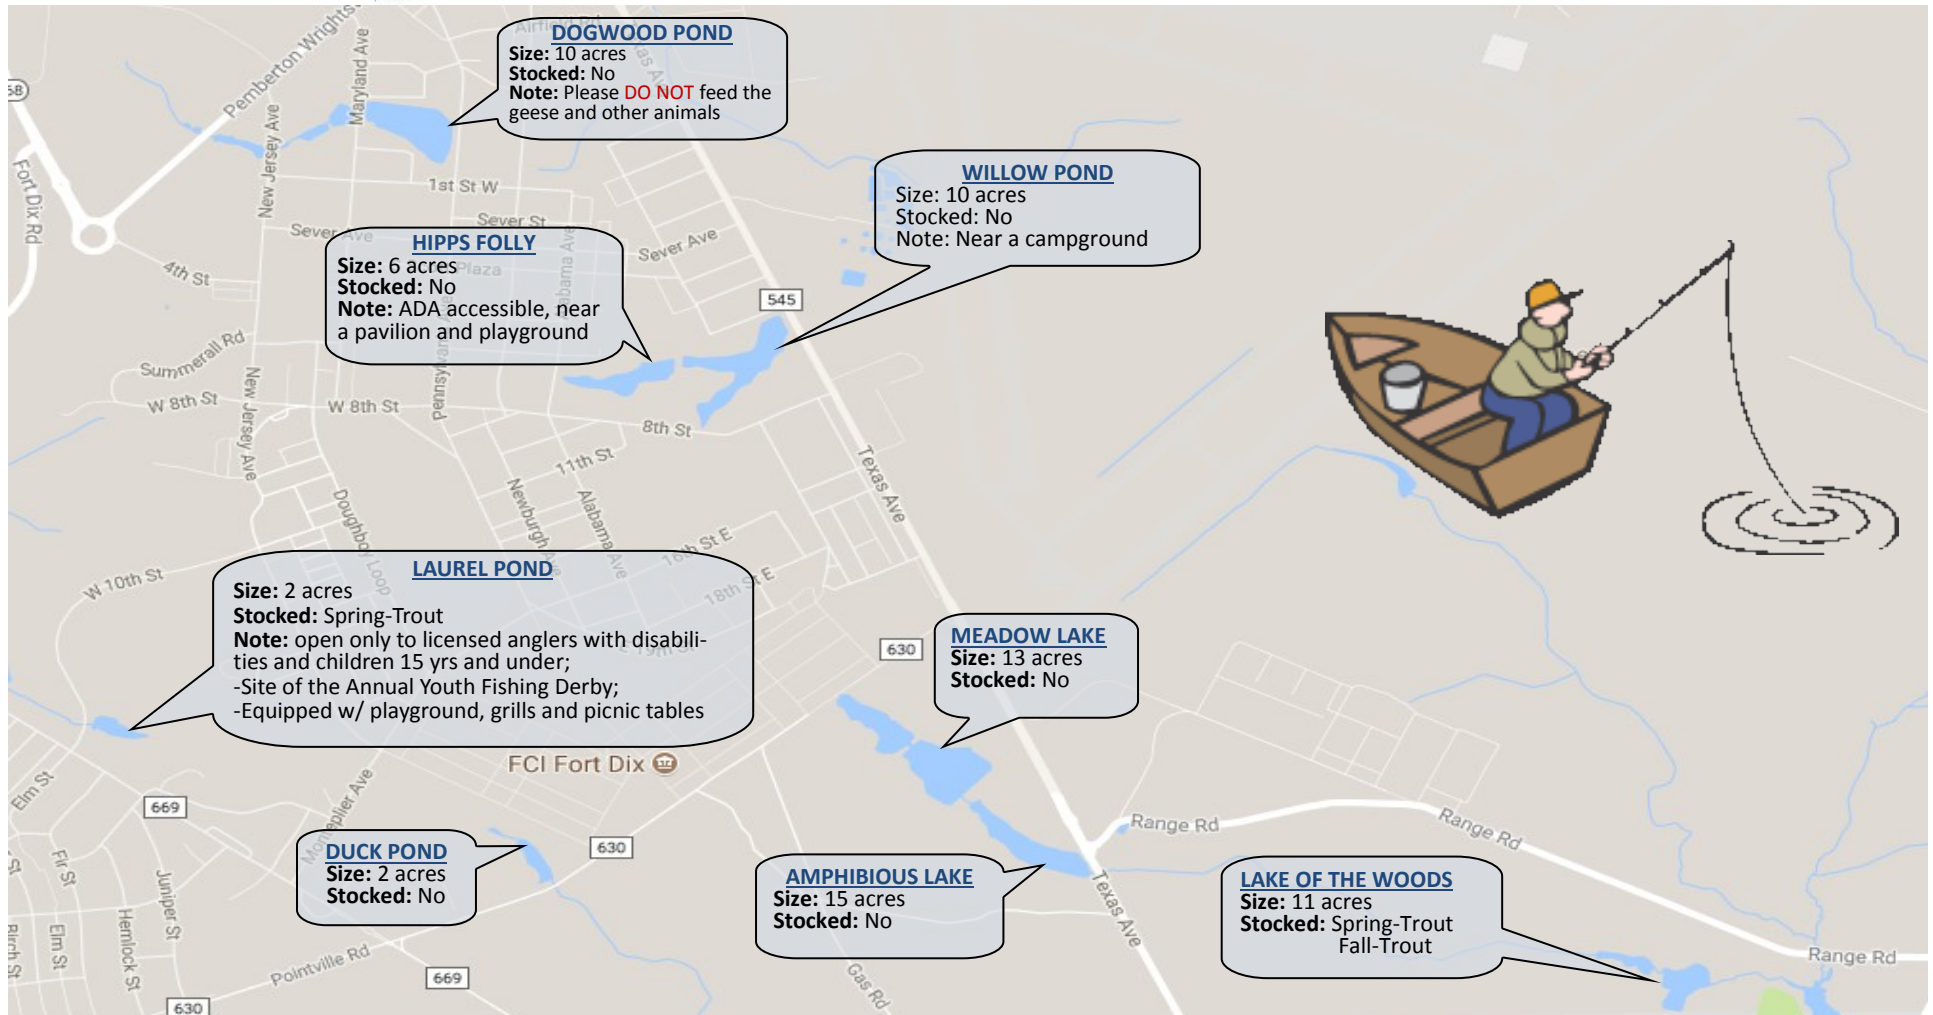

# Fishing Map - JB MDL Dix

## IMPORTANT INFORMATION—PLEASE READ

Anglers 16 years and older must have a current New Jersey State Fishing License. In addition, a valid JB MDL Fishing permit must be purchased online through the site [www.jbmdl.isportsman.net](http://www.jbmdl.isportsman.net). Ask FSS ODR for more information!